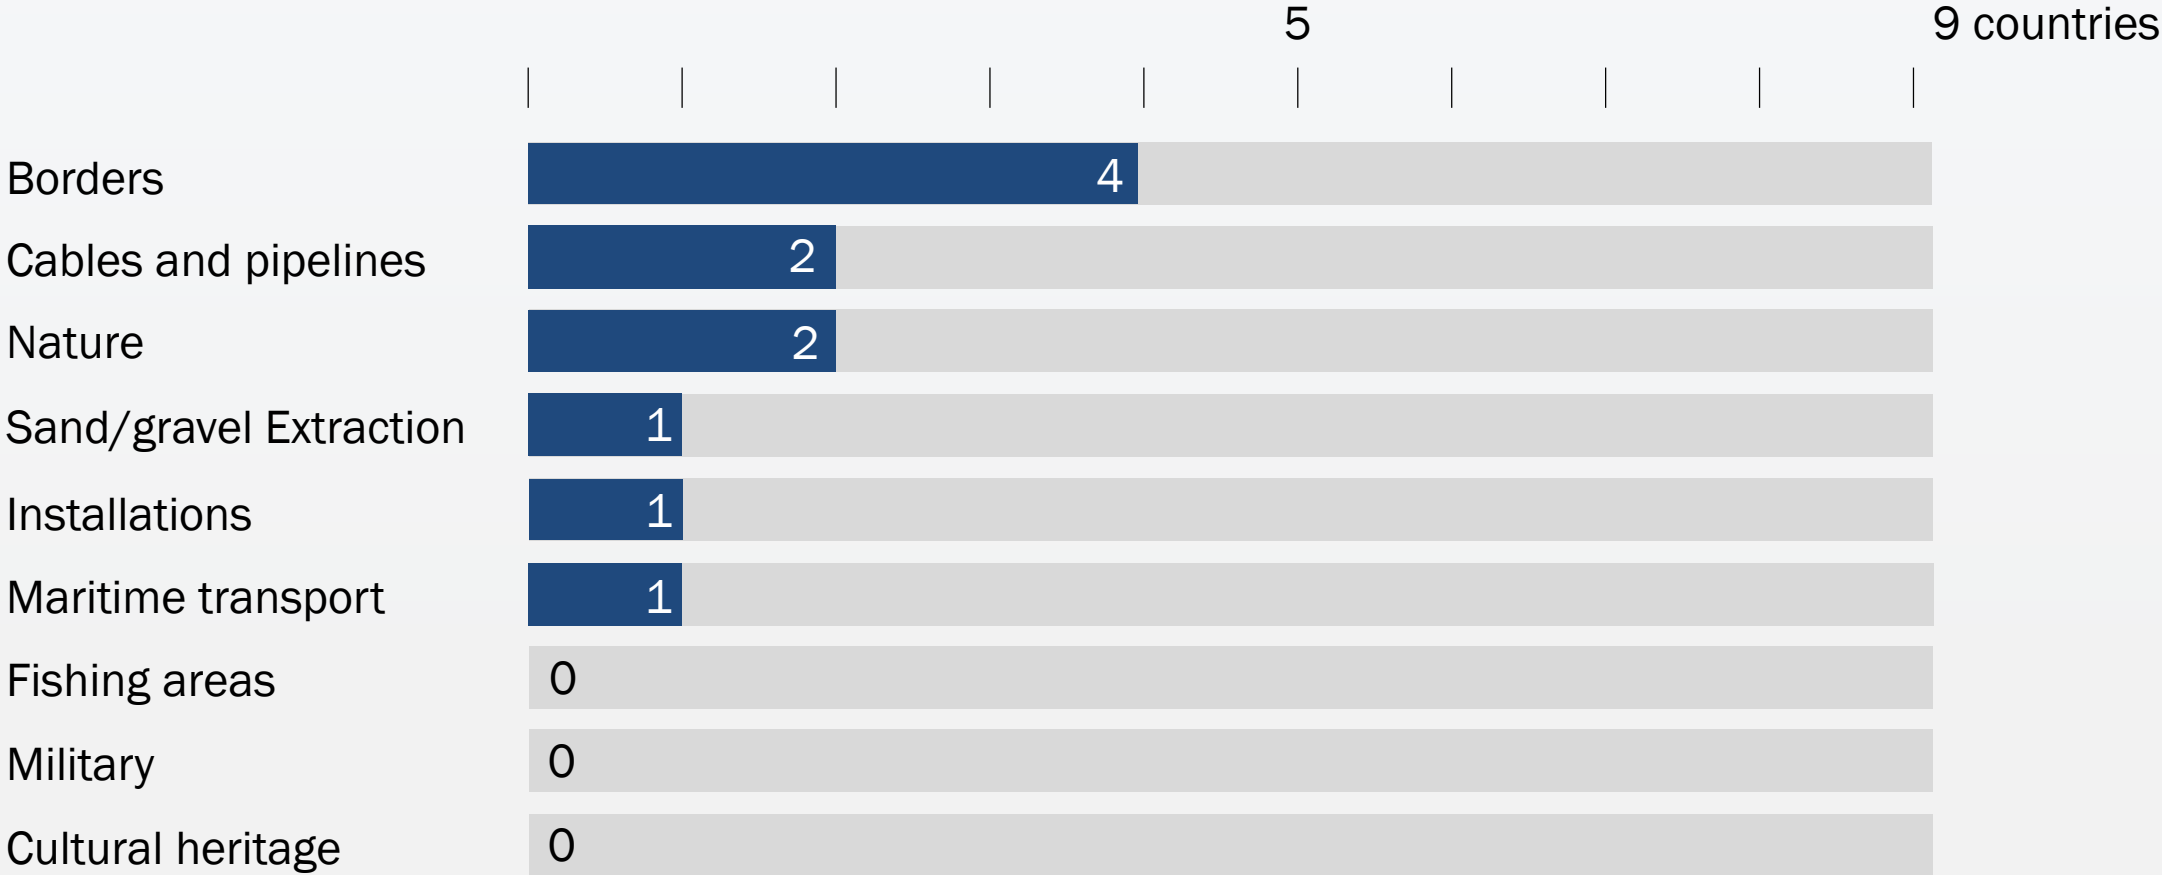

Countries with data in WFS