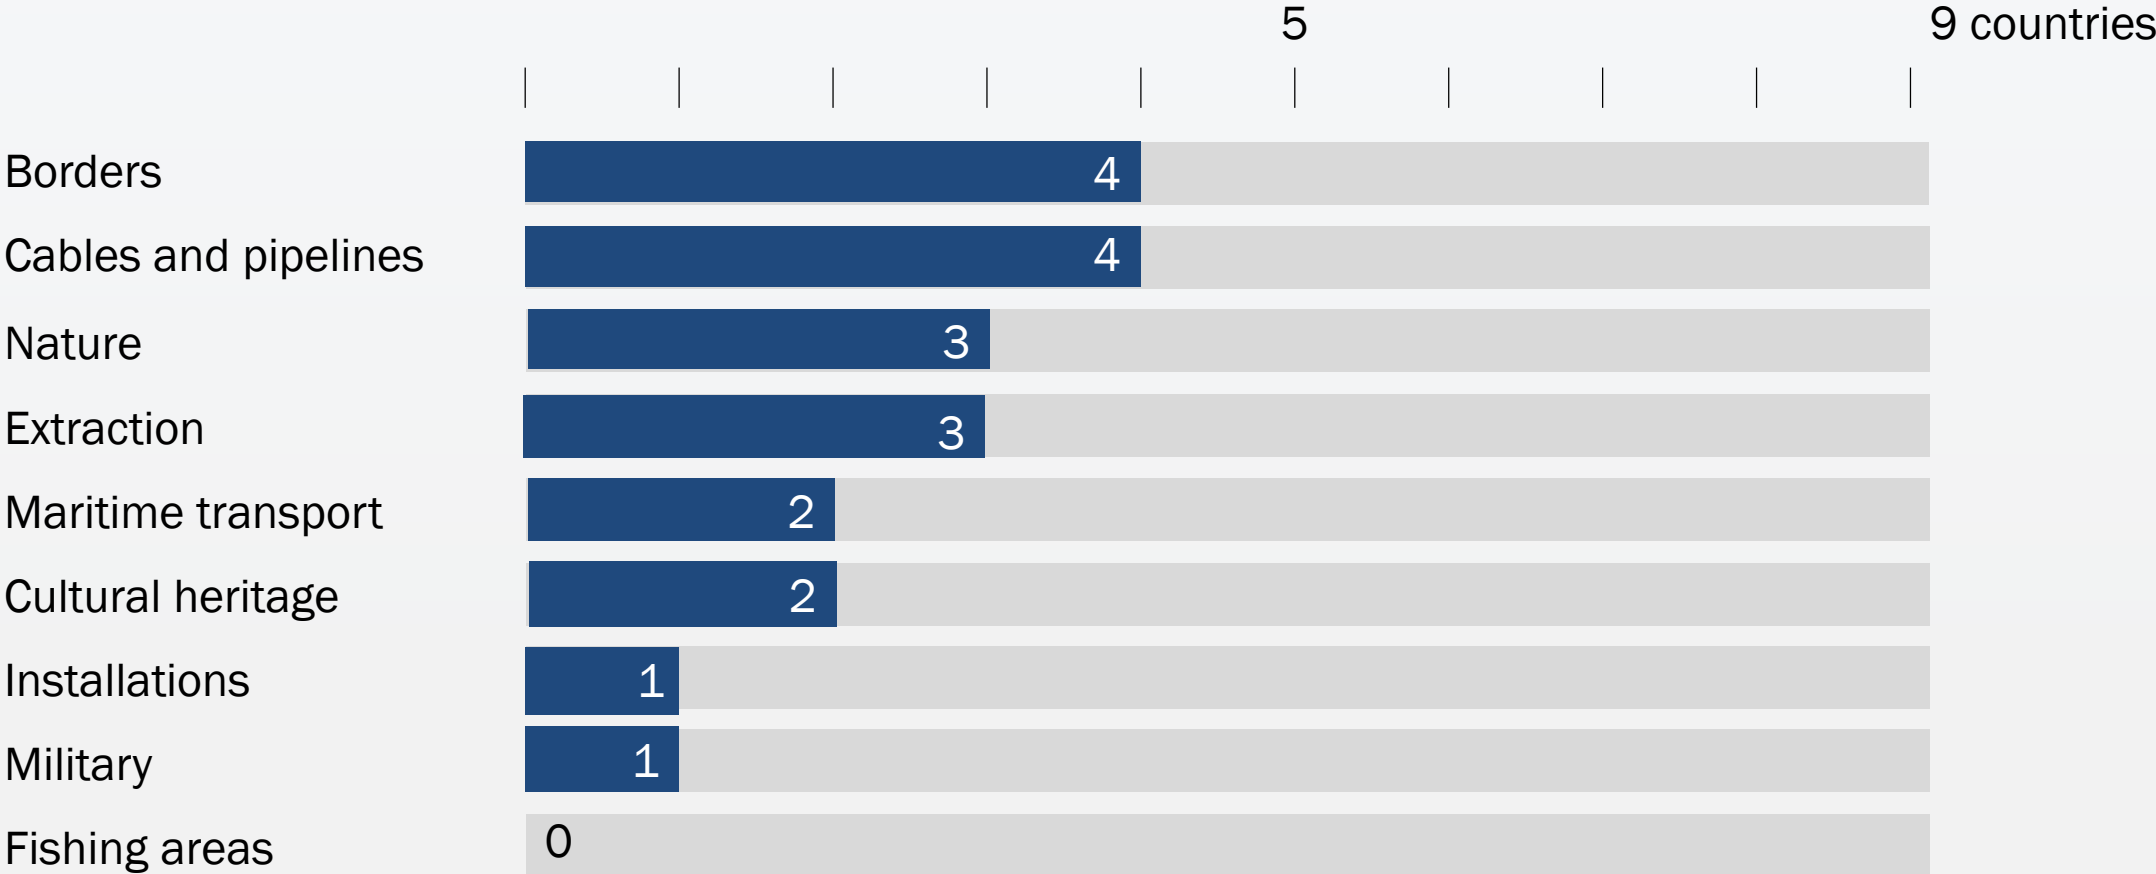

Countries with data in WMS