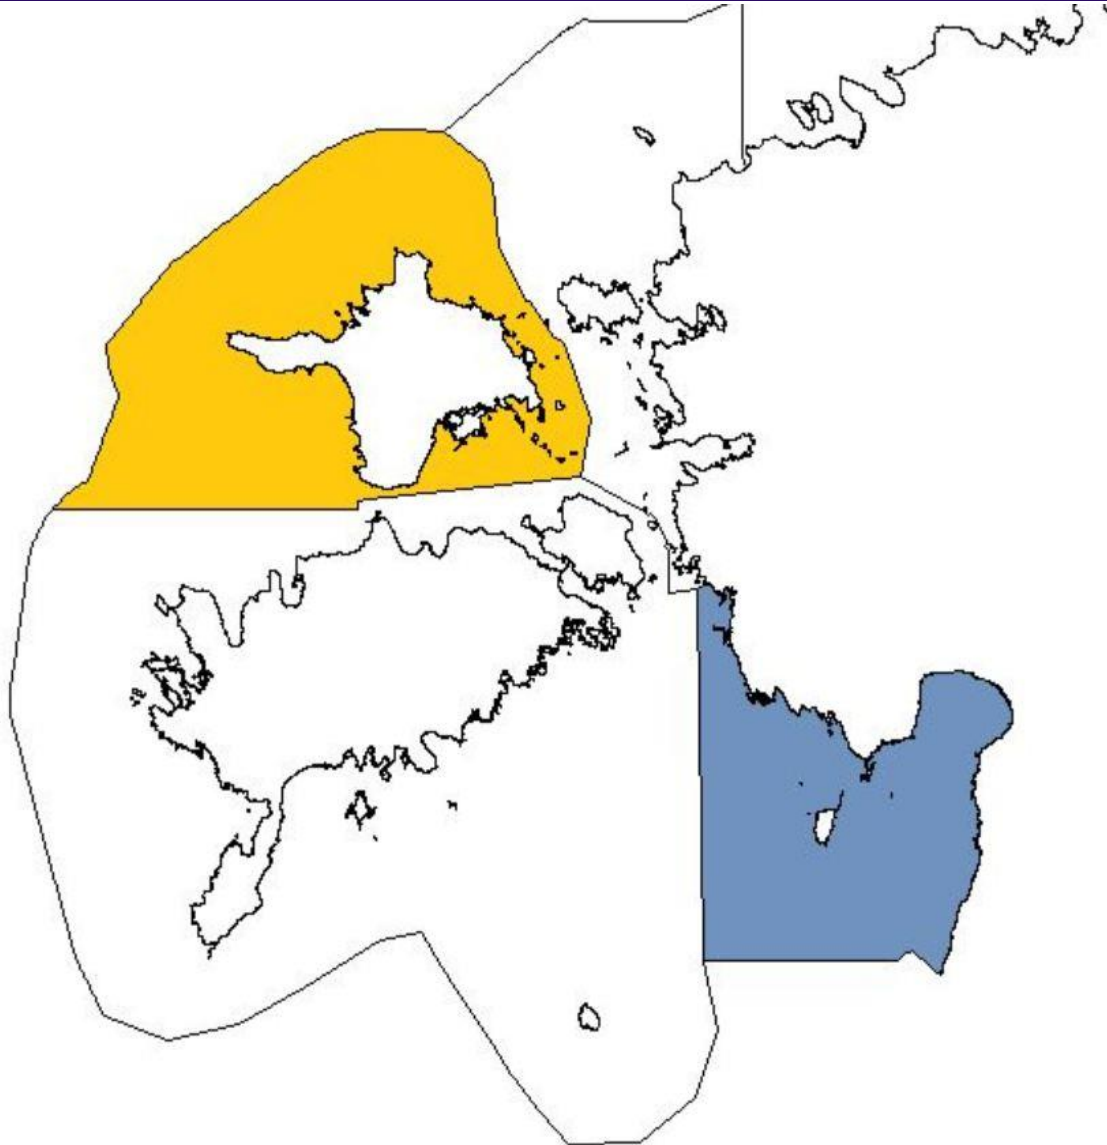

In cooperation with

Energeetika

New National Spatial Plan

[Estonia 2030+](#)

Violet areas dedicated for wind energy

Two pilot Maritime Spatial Planning projects launched in the end of 2012

4

Pärnu maakonnaga piirneva mereala maakonnaplaneering. Teine eskiislahendus

Pipeline of offshore wind farms in Estonia, approx 1500 MW

7